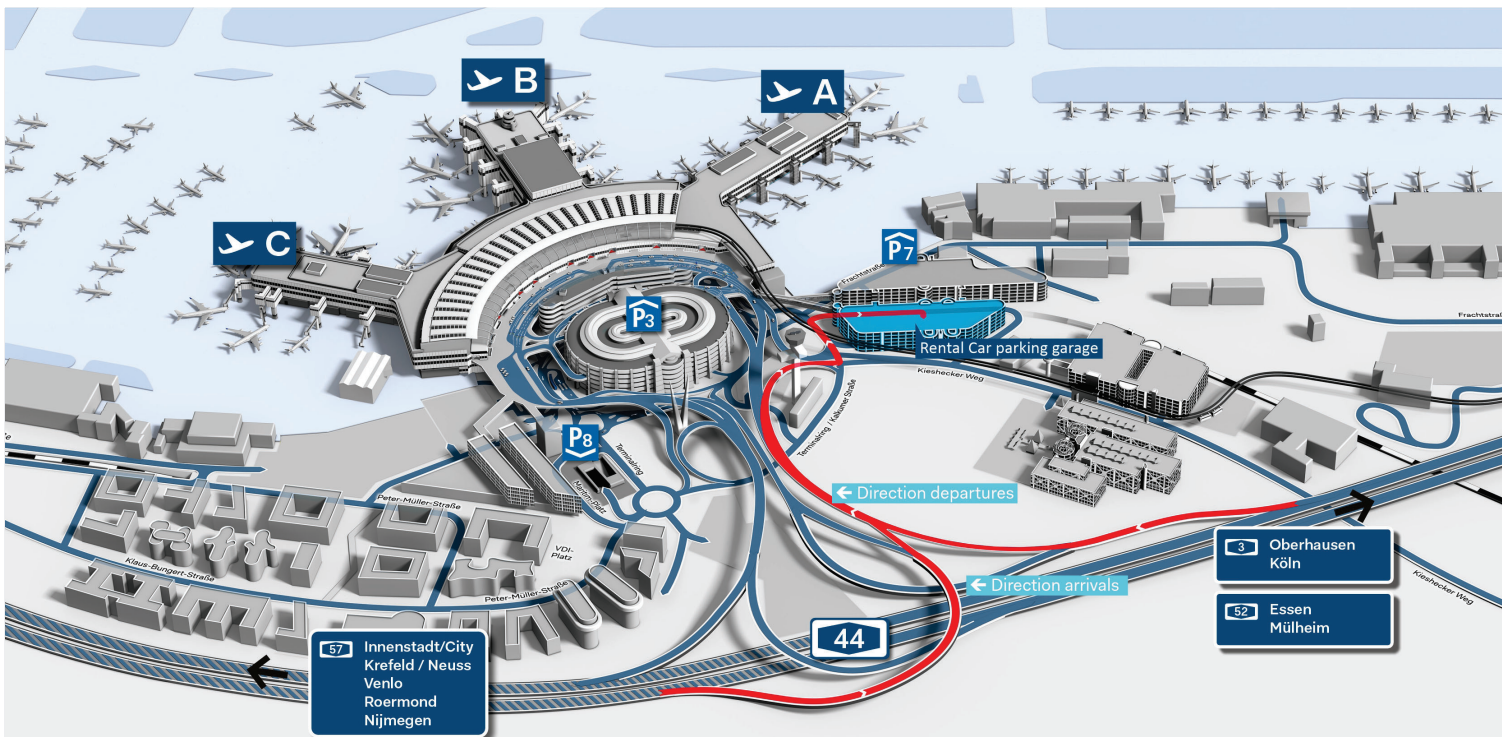

## Rental car parking garage

### Driving directions

Coming from the A44 highway, take the "Flughafen Düsseldorf" exit. Follow the first sign in the direction of "Abflug", then the rental car sign.

The address of the rental car parking garage is: **Kieshecker Weg 260, 40468 Düsseldorf**