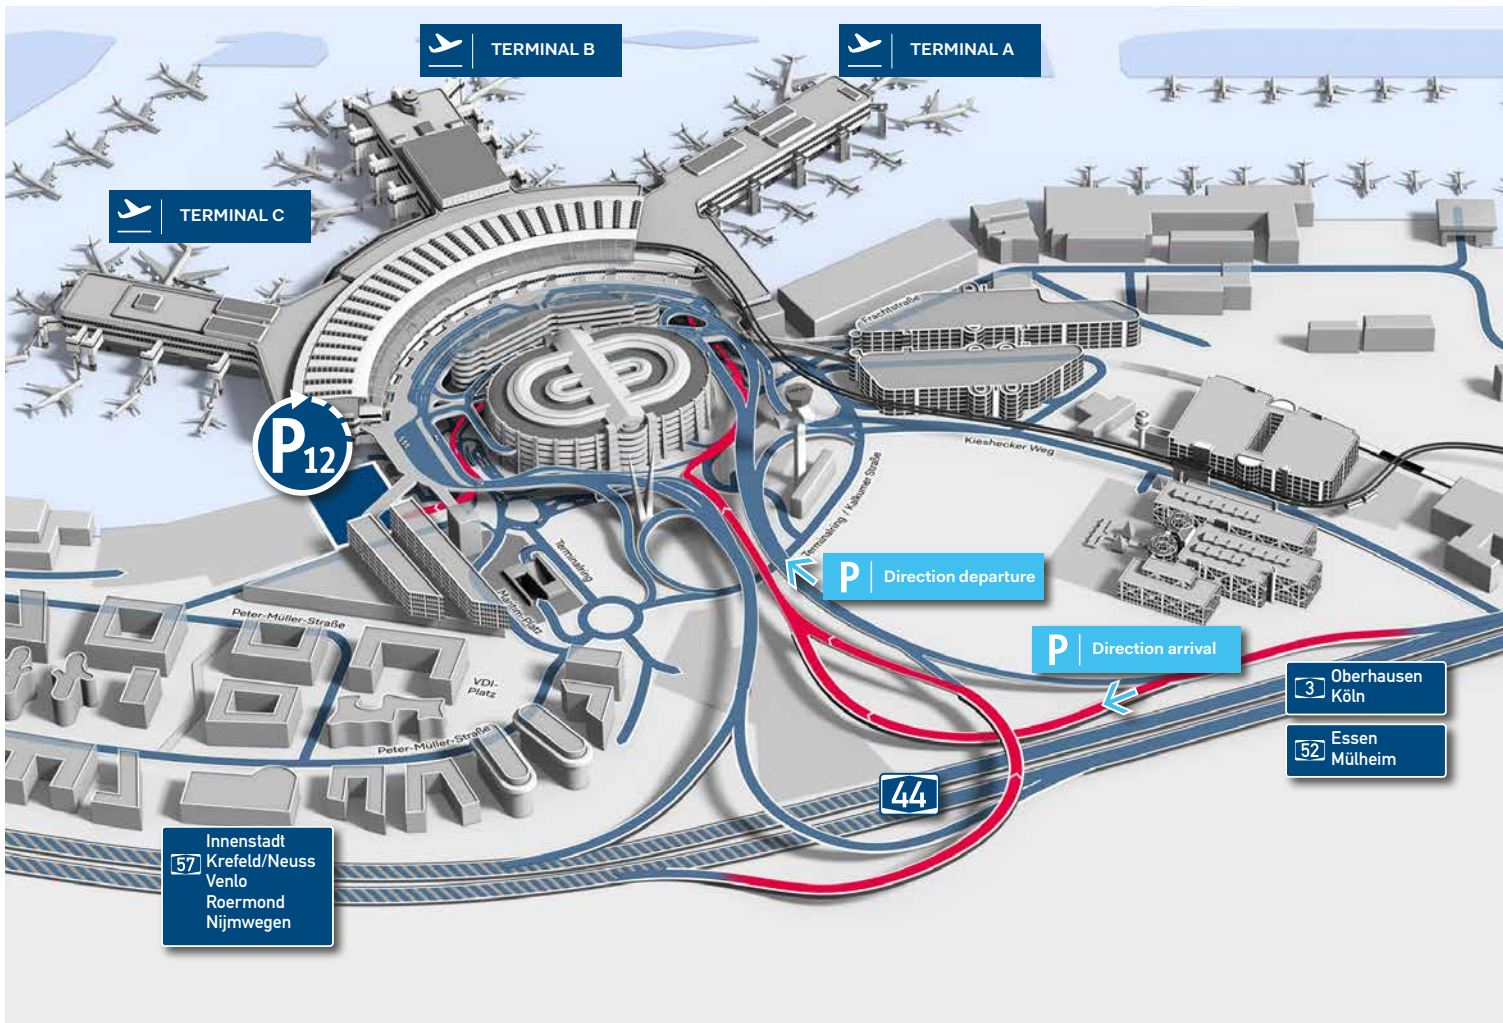

P12 | Short term

2 minutes

Car park

unlimited

yes

no

no

Cash, debit- or credit card

parking spaces 2,40 m

Driving directions

Arriving from the A44 motorway, take the exit 'Flughafen Düsseldorf'. Then follow the signs towards 'Ankunft' (Arrivals). The short-term car park P12 is located behind the Kiss & Fly zone. All you need to do is drive through the zone to use the short-term car park. Take the entrance on the right into the car park.

The exact address of P12 is: **Terminalring 1 – arrival - 40474 Düsseldorf**

Geodata: **51°16'36,94"N | 6°46'2.90"E**

GPS data: **51.2769265 | 6.7674729**