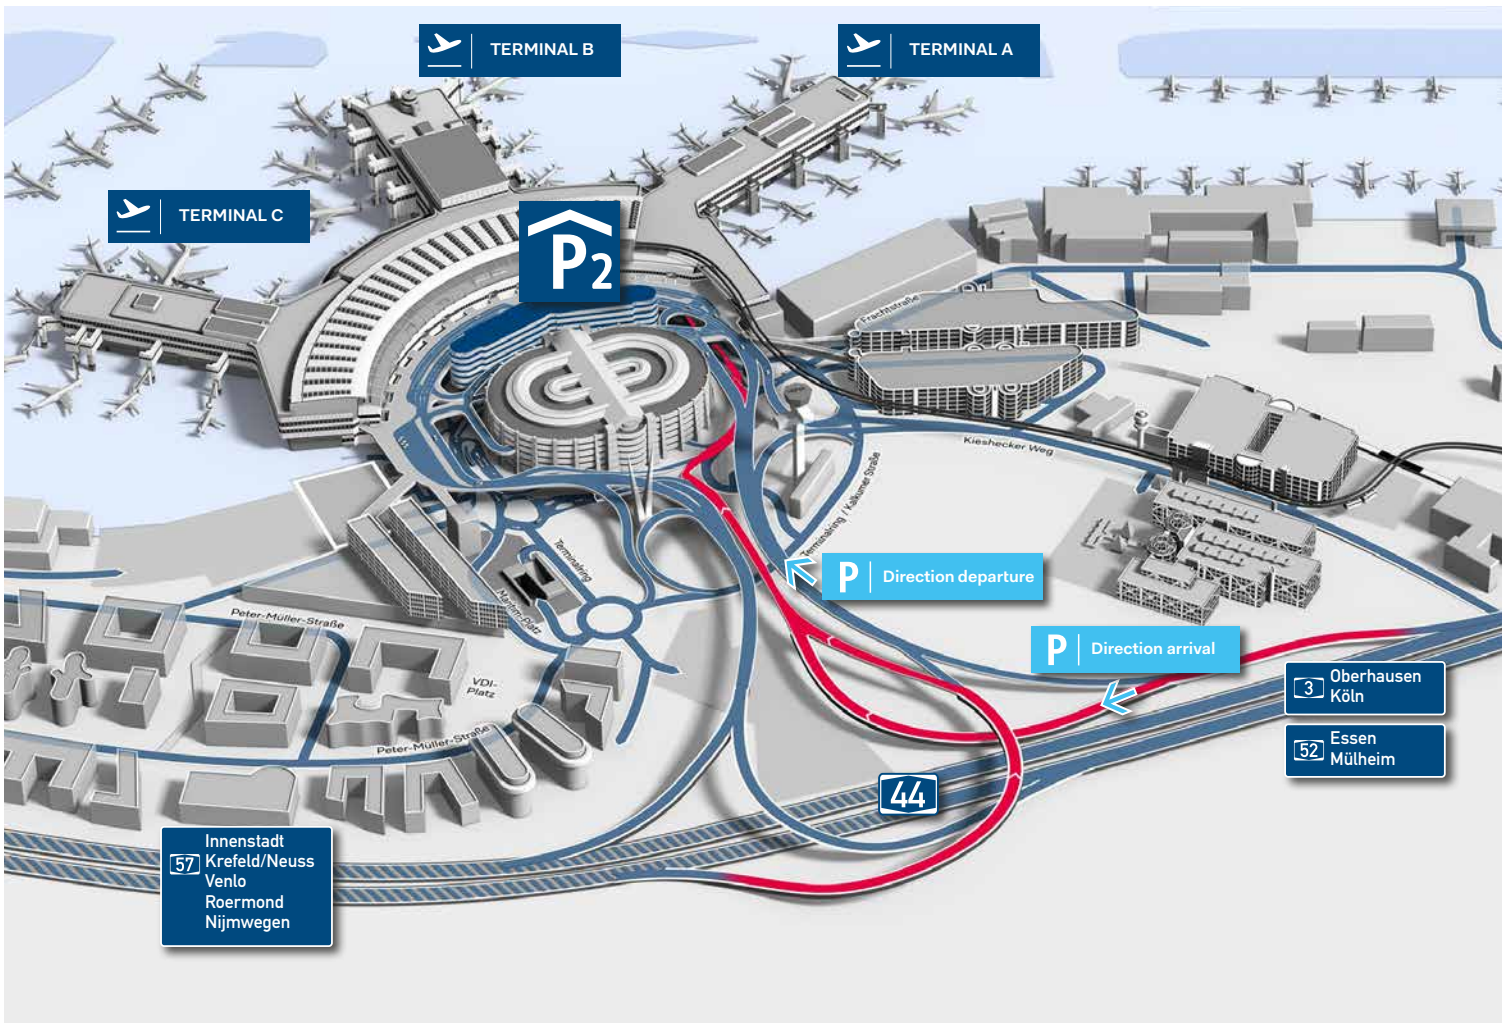

P2 | Terminal

1 minute

Multi-storey car park

1,90 m

yes

no

yes

Cash, debit- or credit card

parking spaces 2.25 m

Driving directions

From P2 it is only a 2 minute walk from the car to the Terminal.

Coming from Motorway A44 take the exit „Flughafen Düsseldorf“ (Düsseldorf Airport).

Then follow the signs to „arrival“ (Arrivals) until you see the sign to the entrance to Car Park P2 on the right-hand side.

The exact address of P2 is: **Terminal Ring 2, 40474 Düsseldorf**

Geodata: **51°16`45.0"N | 6°46`3.3"E**

GPS data: **51.279167 | 6.767583**