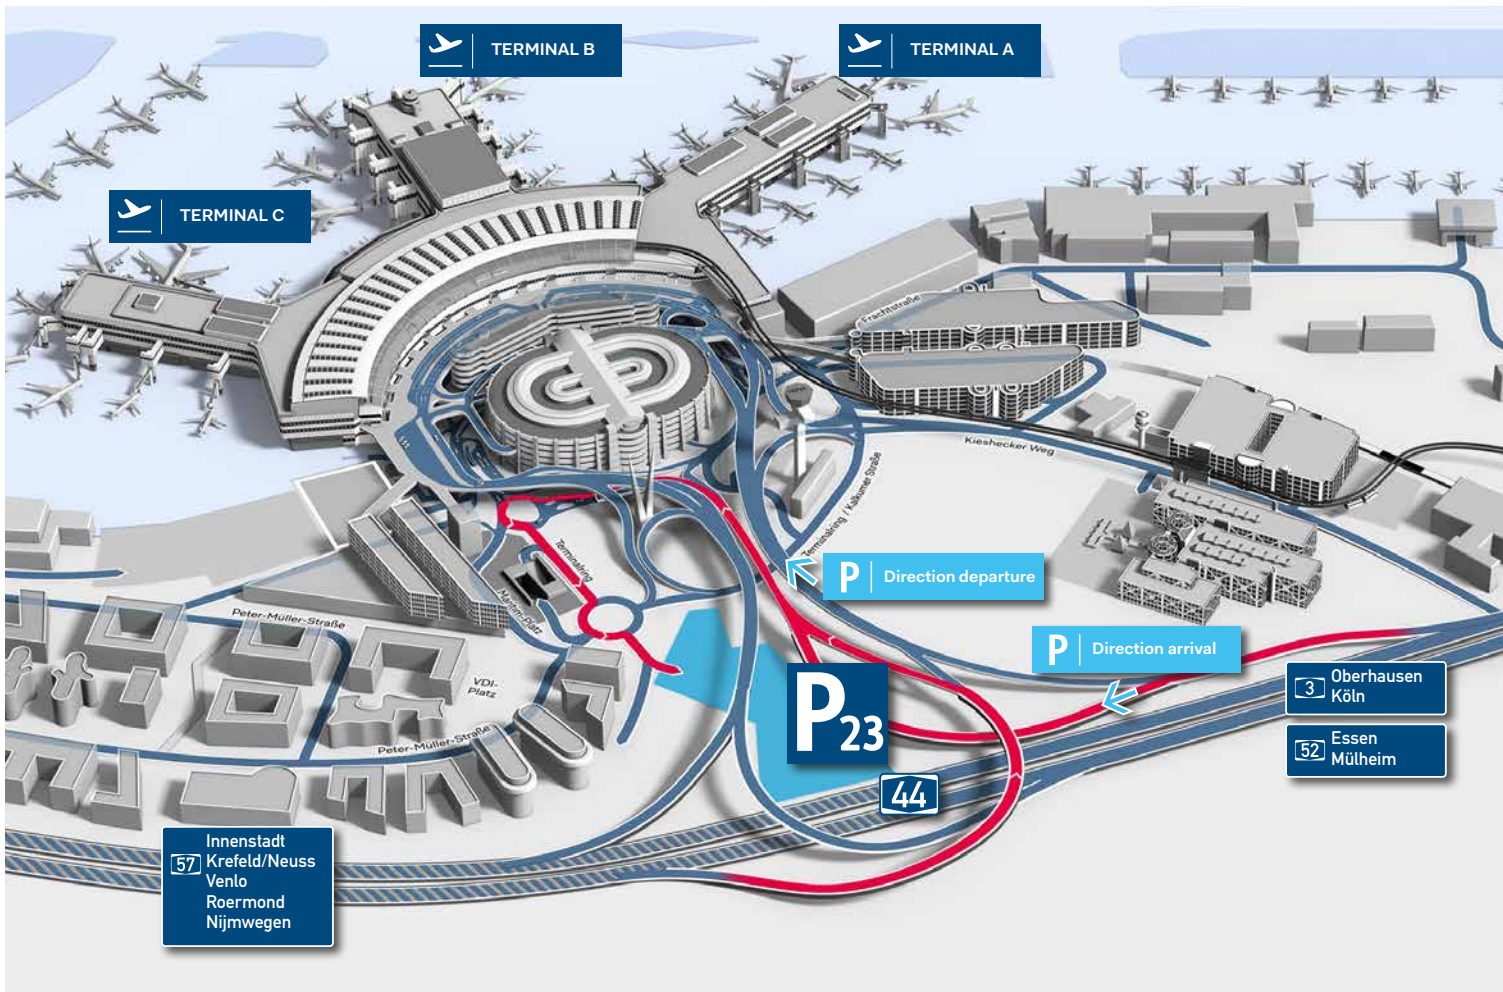

P23 | Long-term

5 minutes

Car park

3.0m

no

no

yes

Cash, debit- or credit card

parking spaces 2.20 m

Driving directions

Coming from Motorway A44 take the exit „Flughafen Düsseldorf“ (Düsseldorf Airport). Then follow the signs to „arrival“ (Arrivals) to the „LANGZEIT“ zone. Follow the signs to this zone until you see the sign „LANGZEITSPARK“ (long-term parking). It takes about 5 minutes to walk along the path from the P23 to the Terminal.

The exact address of P23 is: **via Kalkumer Straße 204, 40474 Düsseldorf**

Geodata: **51°16`35.0"N | 6°46`15.6"E**

GPS data: **51.276389 | 6.771**