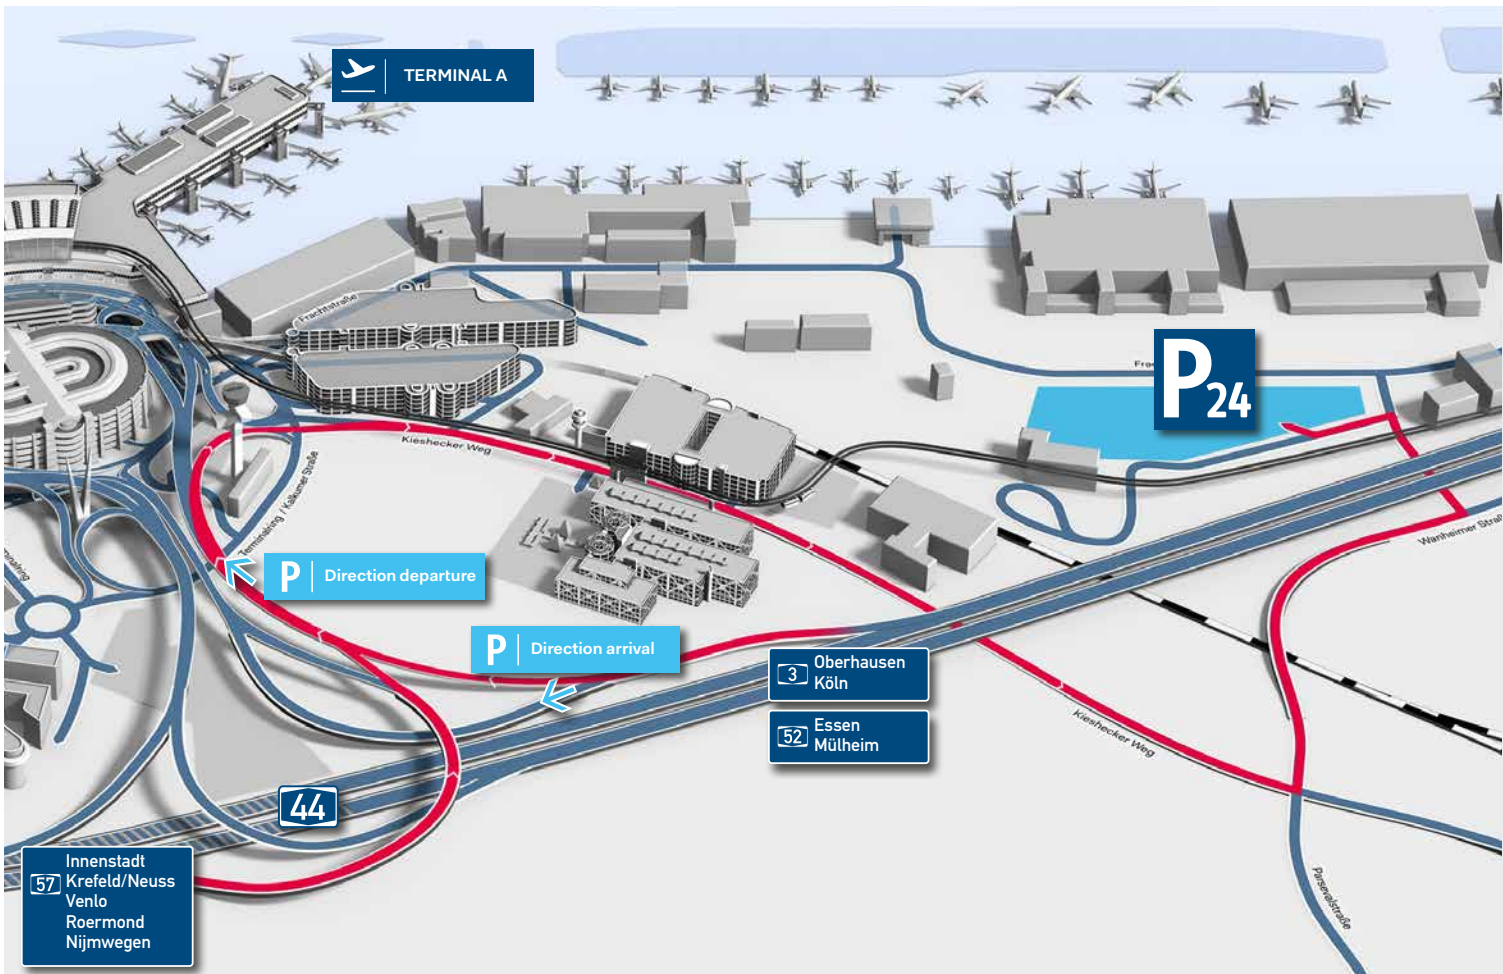

P24 | Long-term

15 minutes

Car park

unlimited

no

no

Bookable online

Cash, debit- or credit card

no marked parking spaces

Driving directions

Coming from Motorway A44 take the exit „Flughafen Düsseldorf“ (Düsseldorf Airport). Then follow the signs to „Abflug“ (Departures) to the „LANGZEIT“ (LONG-TERM) zone. After the LONG-TERM Car Parks P4 and P5 follow the signs to „LANGZEIT-SPAR“ P24 (LONG-TERM ECONOMY).

The exact address of P24 is: **Frachtstraße 25, 40474 Düsseldorf**

Geodata: **51°17`00.8"N | 6°46`49.1"E**

GPS data: **51.283556 | 6.780306**