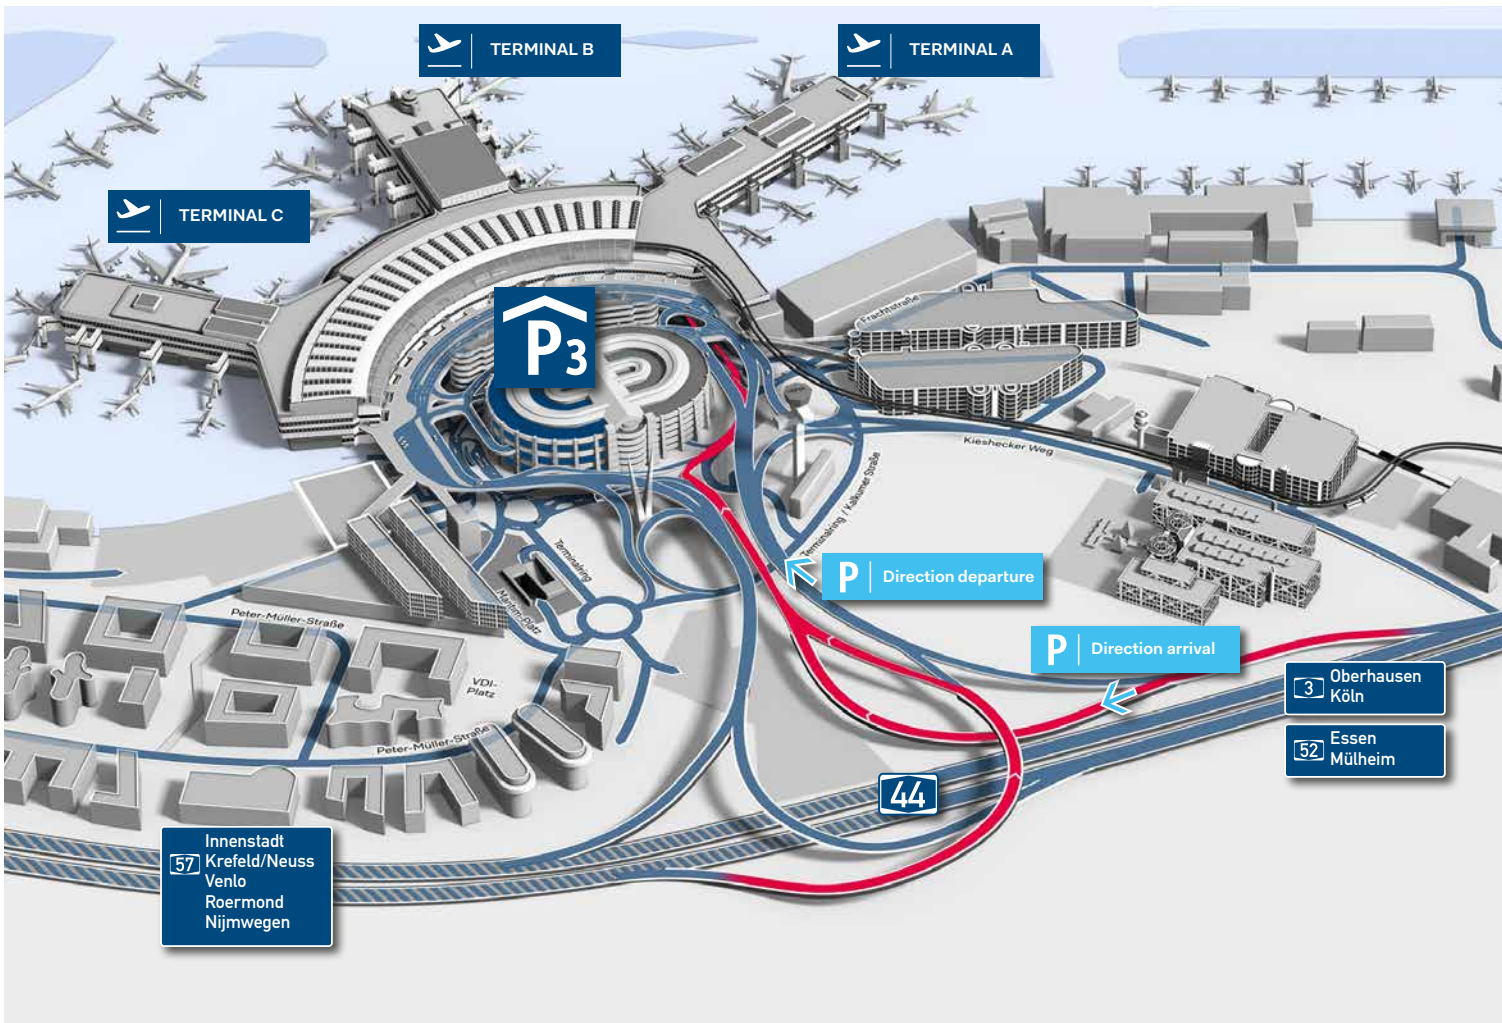

## P3 | Terminal

2 minutes

Multi-storey car park

1,90 m

yes

no

yes

Cash, debit- or credit card

parking spaces 2.20 m

### Driving directions

Coming from Motorway A44 take the exit „Flughafen Düsseldorf“ (Düsseldorf Airport). Then follow the signs to „Abflug“ (Departures). Please keep left until you see the sign to the entrance to Car Park 3 on the left-hand side. There is a separate entrance for reserved parking spaces.

The exact address of P3 is: **Terminal Ring 4a, 40474 Düsseldorf**

Geodata: **51°16`40.32"N | 6°46`0.42"E**

GPS data: **51.277867 | 6.766783**