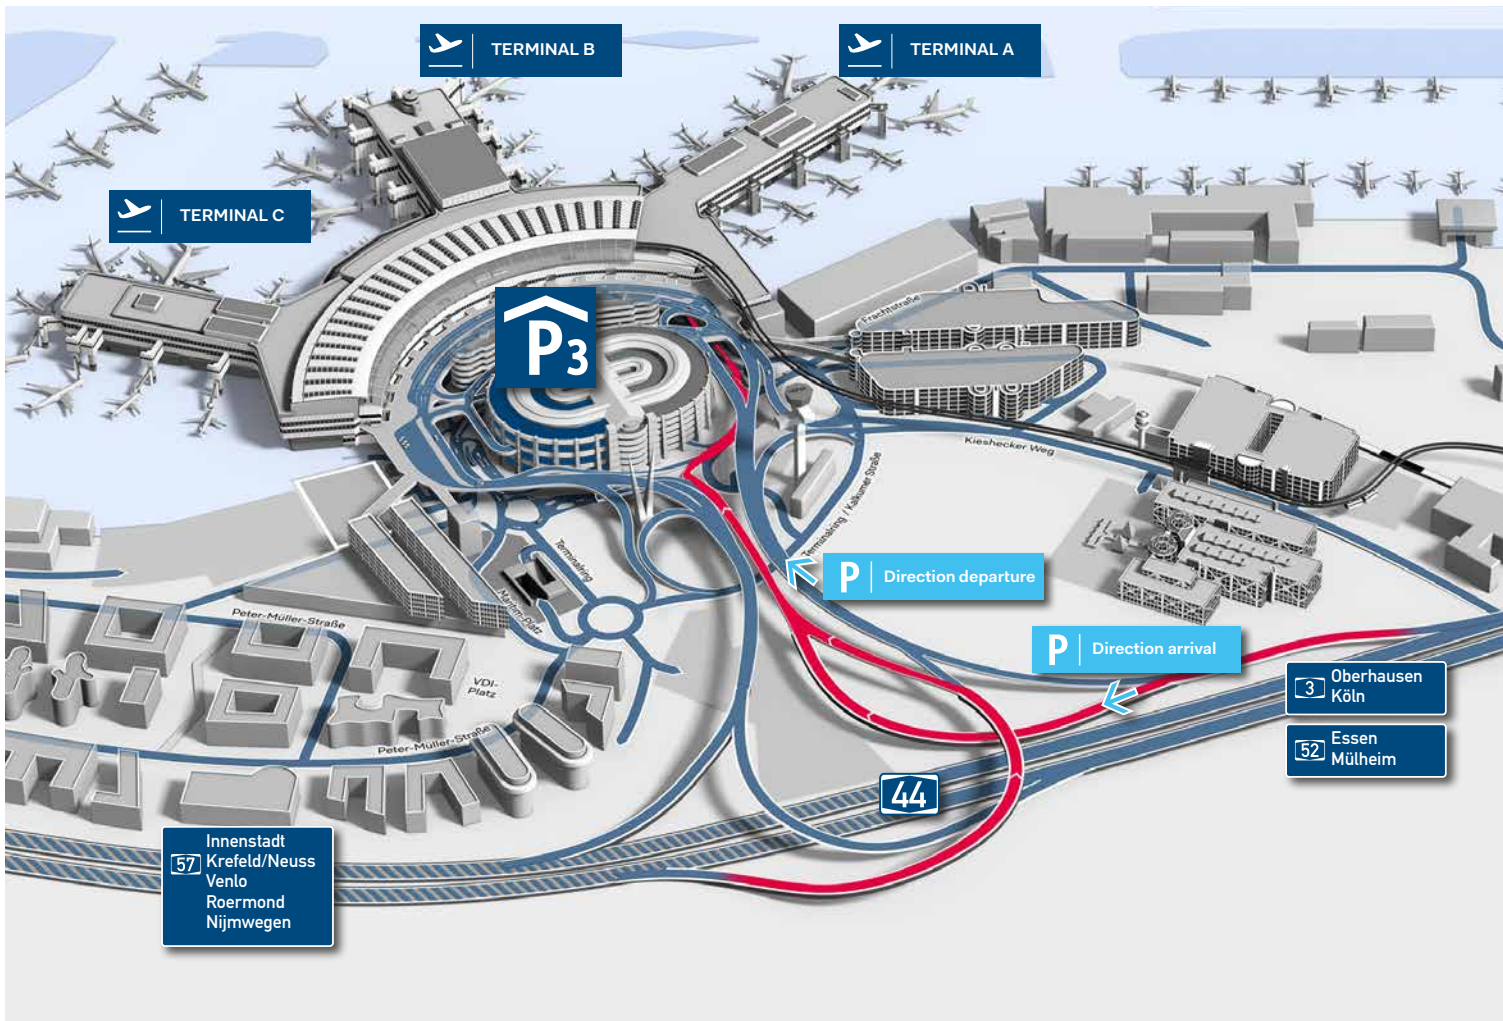

P3 | Terminal

2 minutes

Multi-storey car park

1,90 m

yes

yes

yes

Cash, debit- or credit card

parking spaces 2.20 m

Driving directions

Coming from Motorway A44 take the exit „Flughafen Düsseldorf“ (Düsseldorf Airport). Then follow the signs to „Abflug“ (Departures). Please keep left until you see the sign to the entrance to Car Park 3 on the left-hand side.

The exact address of P3 is: **Terminal Ring 4a, 40474 Düsseldorf**

Geodata: **51°16`40.32"N | 6°46`0.42"E**

GPS data: **51.277867 | 6.766783**