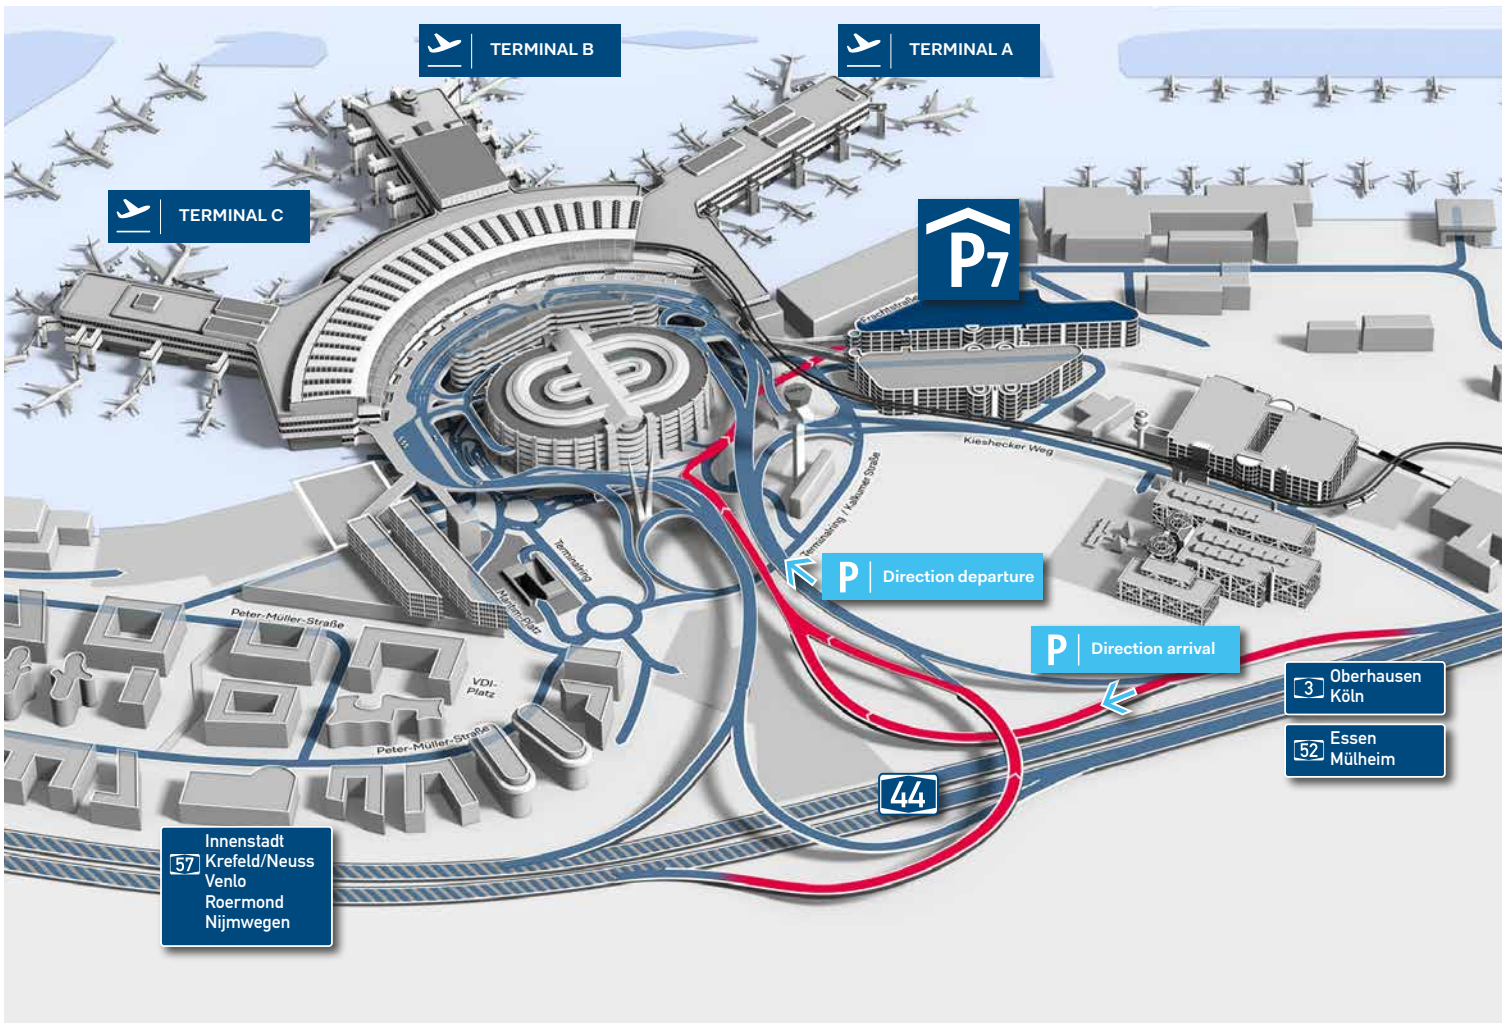

P7 | Terminal

2 minutes

Multi-storey car park

2,00 m

Yes

Yes

Yes

Cash, debit- or credit card

Parking spaces 2.50 m

Driving directions

Coming from motorway A44 take the exit „Flughafen Düsseldorf“ (Düsseldorf Airport). Then follow the signs to „Ankunft“ (Arrivals). Turn right at the „Fracht“ (Freight) sign and then cross over the traffic lights. You'll find the entrance to car park P7 on the right-hand side.

The address of P7 is: **Frachtstraße 1, 40474 Düsseldorf**

Geodata: 51°16`50.5"N | 6°46`10.3"E

GPS data: 51.280694 | 6.769528