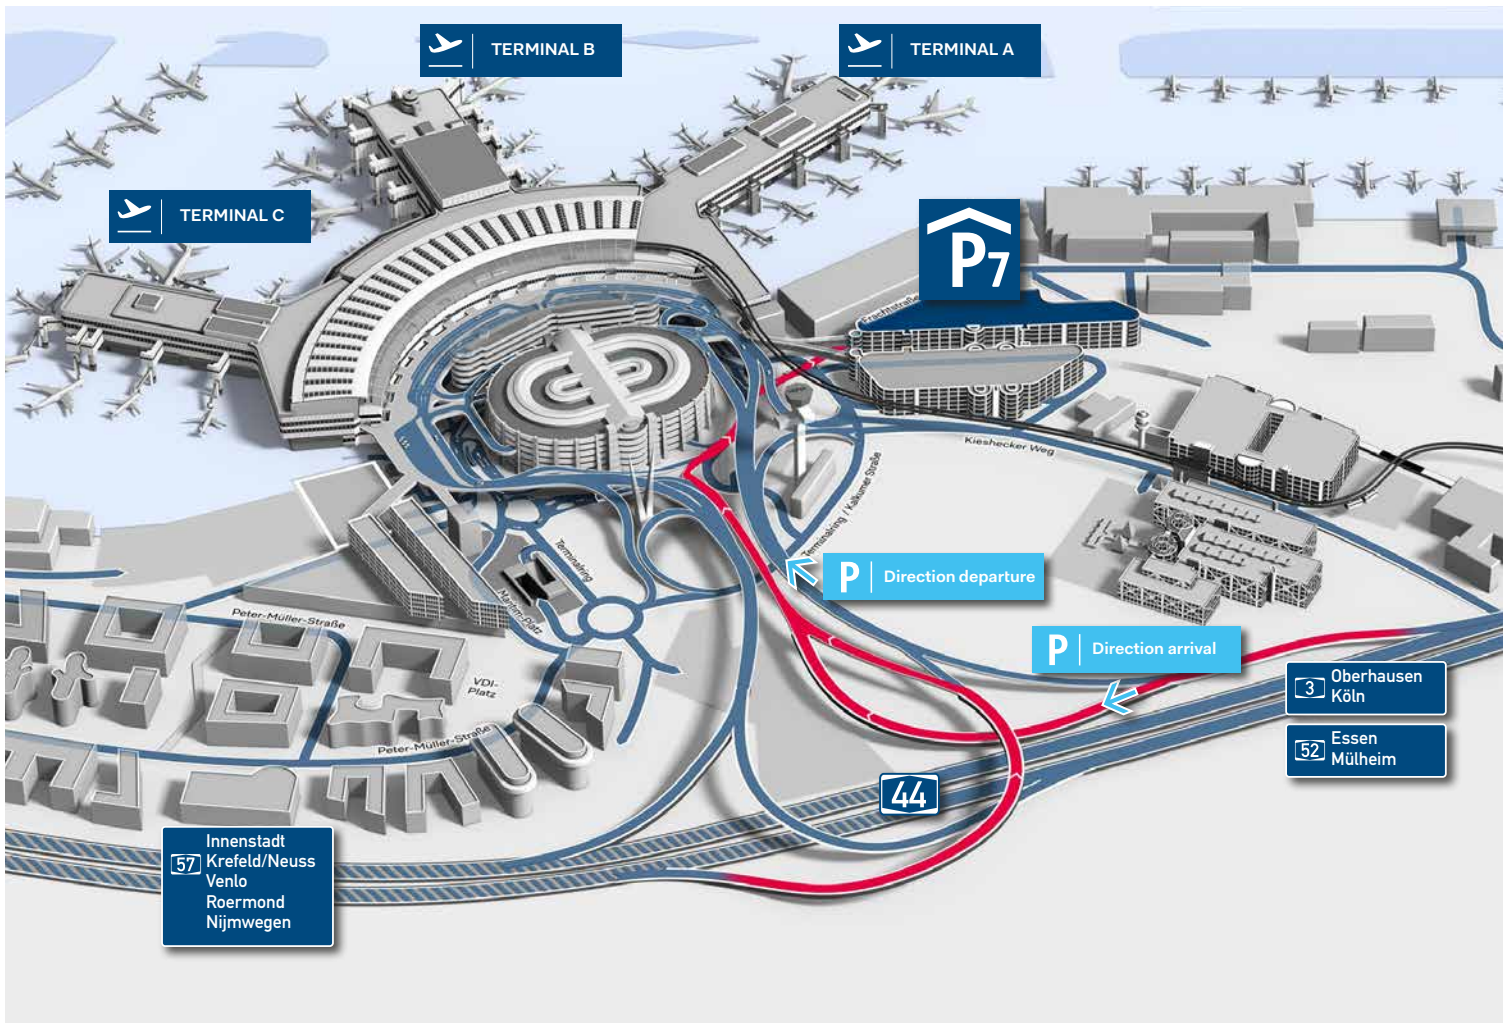

P7 | Terminal

2 minutes

Multi-storey car park

2,00 m

yes

yes

yes

Cash, debit- or credit card

parking spaces 2.50 m

Driving directions

Coming from Motorway A44 take the exit „Flughafen Düsseldorf“ (Düsseldorf Airport). Then follow the signs to „arrival“ (Arrivals). Turn right at the „Fracht“ (Freight) sign and then cross over the traffic lights. You'll find the entrance to Car Park P7 on the right-hand side.

The exact address of P7 is: **Frachtstraße 1, 40474 Düsseldorf**

Geodata: **51°16`50.5"N | 6°46`10.3"E**

GPS data: **51.280694 | 6.769528**