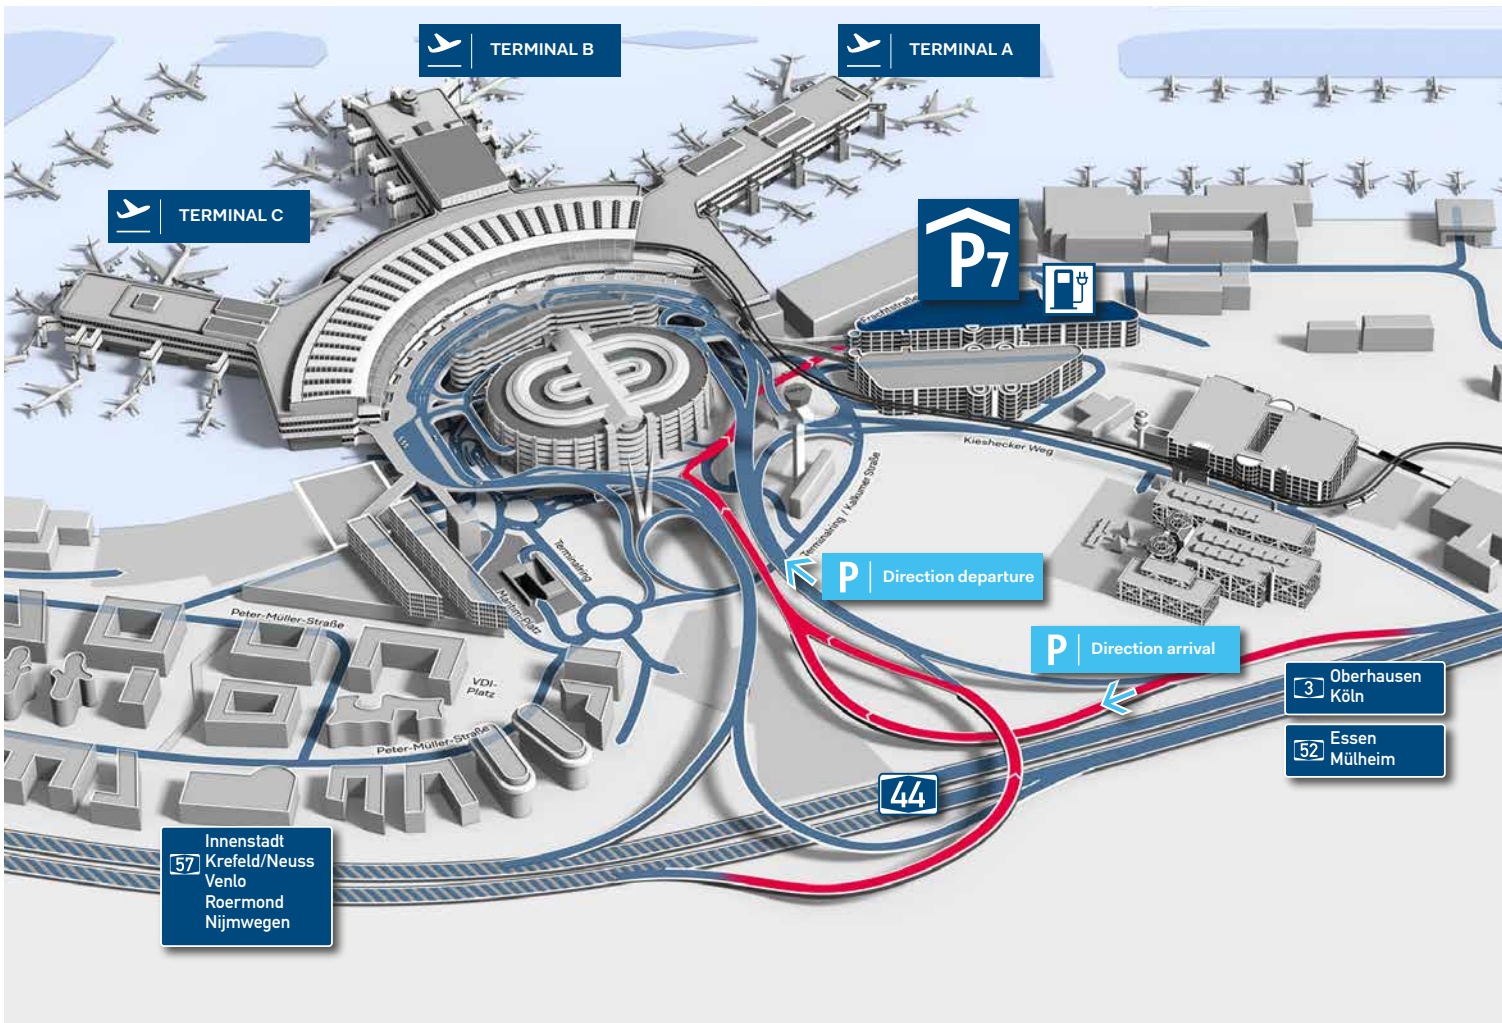

P7 | Terminal

2 minutes

Multi-storey car park

2,00 m

yes

yes

yes

Cash, debit- or credit card

parking spaces 2.50 m

Driving directions

Coming from Motorway A44 take the exit „Flughafen Düsseldorf“ (Düsseldorf Airport). Then follow the signs to „arrival“ (Arrivals). Turn right at the „Fracht“ (Freight) sign and then cross over the traffic lights. You'll find the entrance to Car Park P7 on the right-hand side.

The exact address of P7 is: **Frachtstraße 1, 40474 Düsseldorf**

Geodata: **51°16`50.5"N | 6°46`10.3"E**

GPS data: **51.280694 | 6.769528**