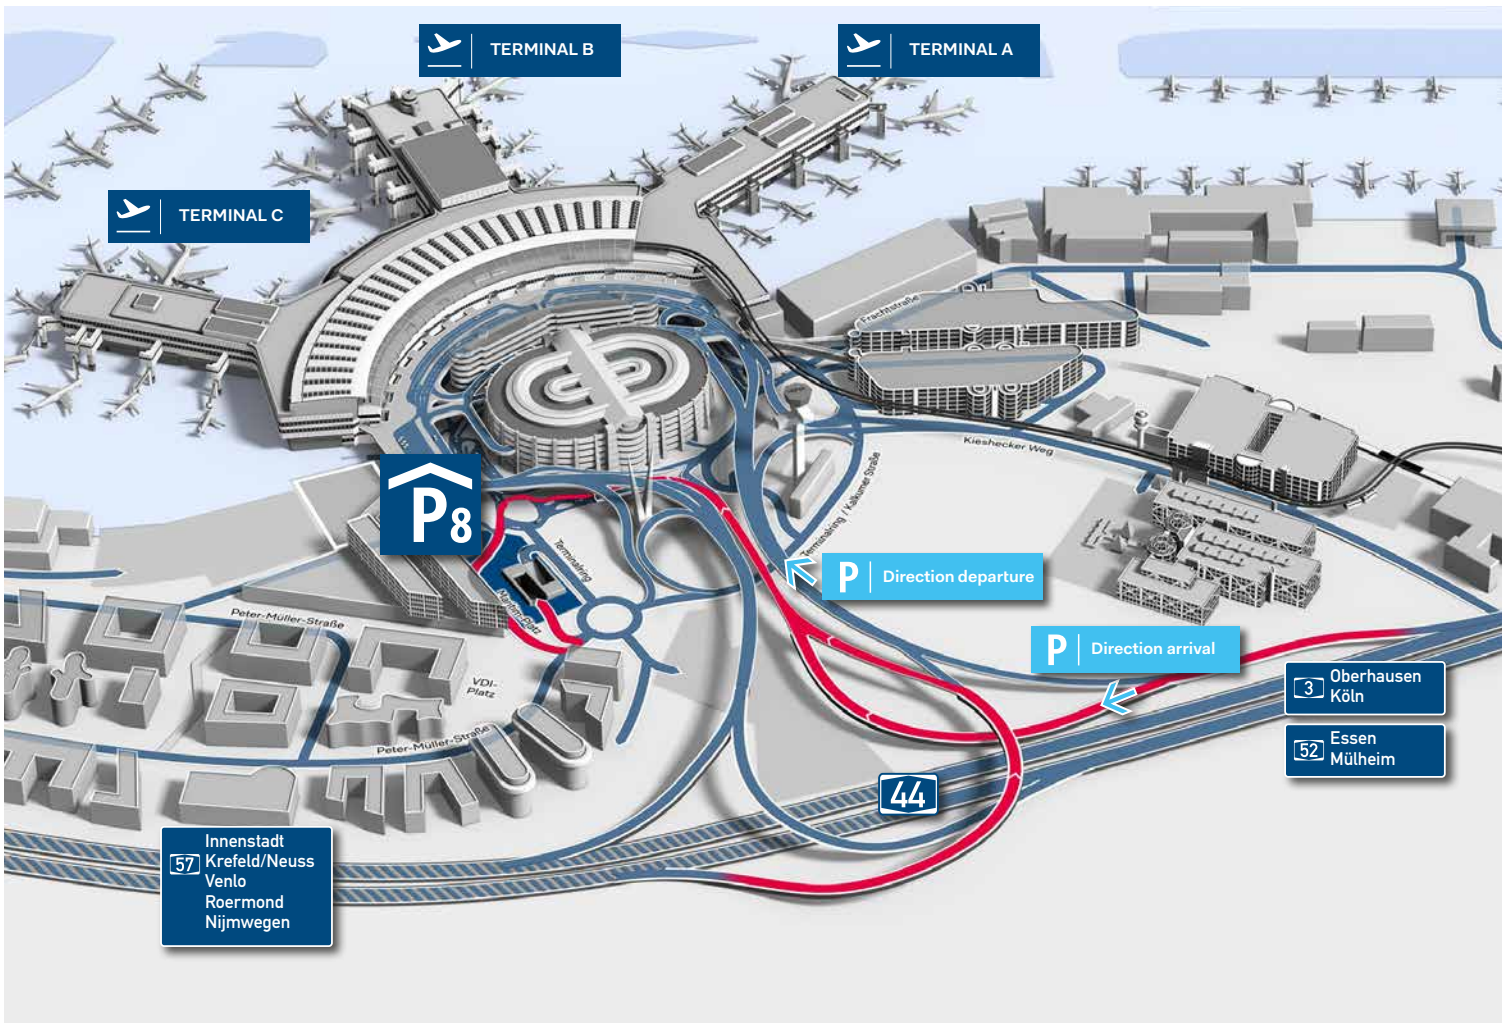

P8 | Terminal

2 minutes

Underground car park

1,90 m

no

yes

yes

Cash, debit- or credit card

parking spaces 2.50 m

Driving directions

Coming from Motorway A44 take the exit „Flughafen Düsseldorf“ (Düsseldorf Airport). Then follow the signs to „Airport City“. Turn right at the first roundabout and follow the signs to Underground Car Park (Tiefgarage) P8. A few metres further on you'll see the entrance to Car Park P8 on the left-hand side. Important: You can only enter Car Park P8 from the Arrivals deck.

The exact address of P8 is: **Maritim-Platz 2, 40474 Düsseldorf**

Geodata: **51°16`34.8"N | 6°46`10.0"E**

GPS data: **51.276333 | 6.769444**