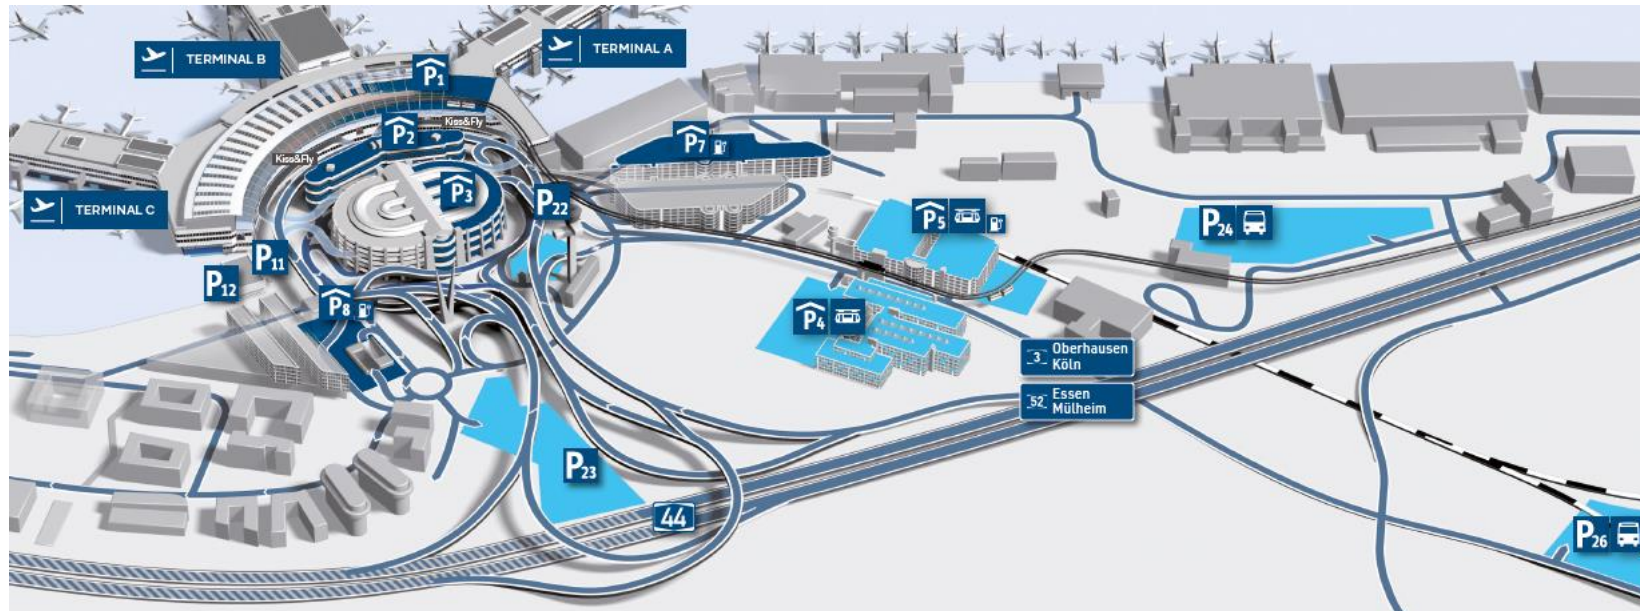

# On-site parking rate

Parking duration	Pick up/ Drop off	Parking duration	Close to the terminal Walking distance under 3 minutes		Parking duration	Affordable even for LONG trips Saving money for the holidays		
	<b>Short stay P11 / P12</b>		<b>P1</b>	<b>P2 / P3 / P7 / P8</b>		<b>P4 / P5 / P22</b>	<b>P23</b>	<b>P24</b>
up to 15 Min.	€ 2	1 hour	€ 7	€ 4	from 2 days	€ 52	€ 45	€ 49
additional 15 Min.	plus € 2	2 hours	€ 14	€ 8	3 days	€ 72	€ 50	€ 49
<b>Stopping only</b>	Kiss & Fly Terminal access road	additional hour	plus € 7	plus € 4	up to 8 days	€ 72		€ 49
up to 10 Min.	free	1 day	€ 38	€ 26	additional week	<b>only additional € 31</b>		
additional 5 Min.	plus € 5	2 days	€ 76	€ 52				
		additional day	plus € 38	plus € 26				

## Early booking of parking space

Book a parking space as early as possible and save money with our online specials!

€ For example, save money with our :

**P5 Holiday Special** 8 days from **€ 59**

Good value parking - additional week € 31

P5 2 min. SkyTrain

(Subject to change – Valid from: October 2021)