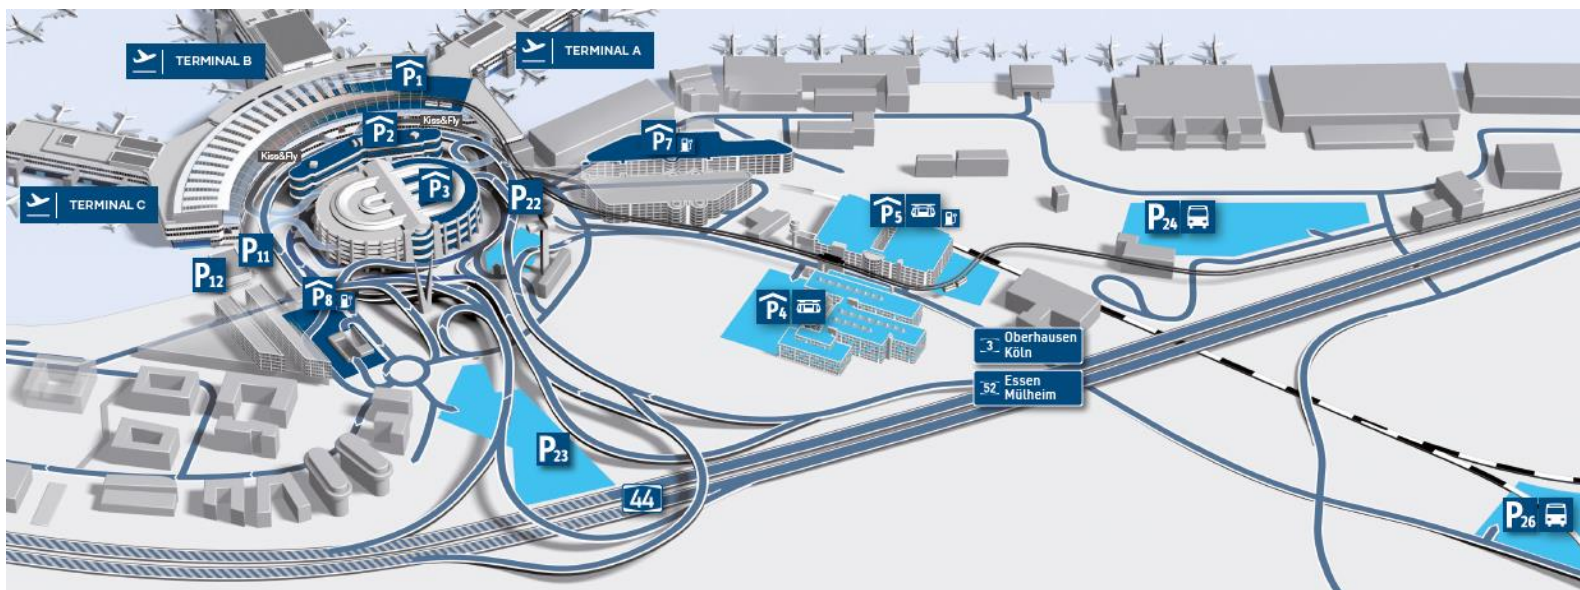

P23

P3 Weekend Special

Centrally in front of the terminal

The whole weekend from **€ 49**

Parking from Friday to Sunday

All online bookings plus a reservation fee and VAT included.

P24 Savings Offer 8 days from **€ 39**

P7 Terminal Special 8 days from **€ 79**

Directly at gate A – additional week only € 31

(Subject to change – Valid from: October 2021)