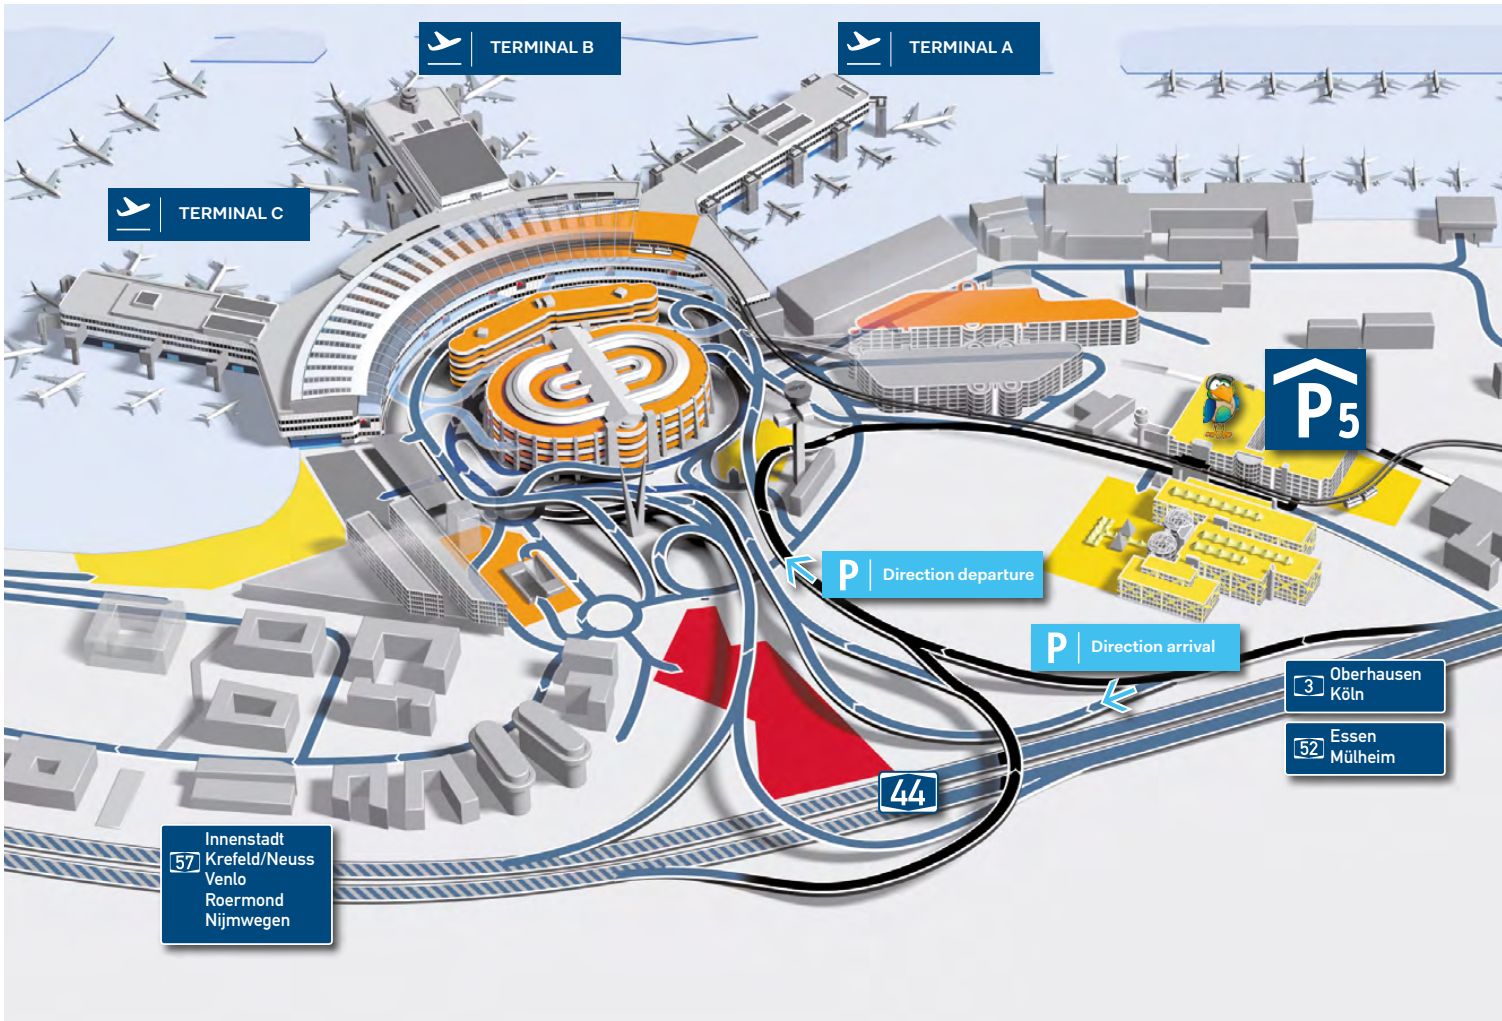

P5 | Long-term

Via SkyTrain 2 min. (every 3, 5-7 minutes)

Multi-storey car park

2,10 m

no

yes

yes

Cash, debit- or credit card

3,00 €/hour | 24,50 €/day | 69,00 €/week

parking spaces 2,50 m

Driving directions

Coming from Motorway A44 take the exit „Flughafen Düsseldorf“ (Düsseldorf Airport). Then follow the signs to „Abflug“ (Departures) until you see the sign to „LANGZEIT“ (LONG-TERM). Then turn right, cross the traffic lights and drive on until you come to Car Park P5 on the left-hand side. After parking your car, you can transfer to the Terminal by „Skytrain“.

The exact address of P5 is: **Kieshecker Weg 250, 40474 Düsseldorf**

Geodata: **51°16'50.1"N | 6°46'30.9"E**

GPS data: **51.280583 | 6.77525**