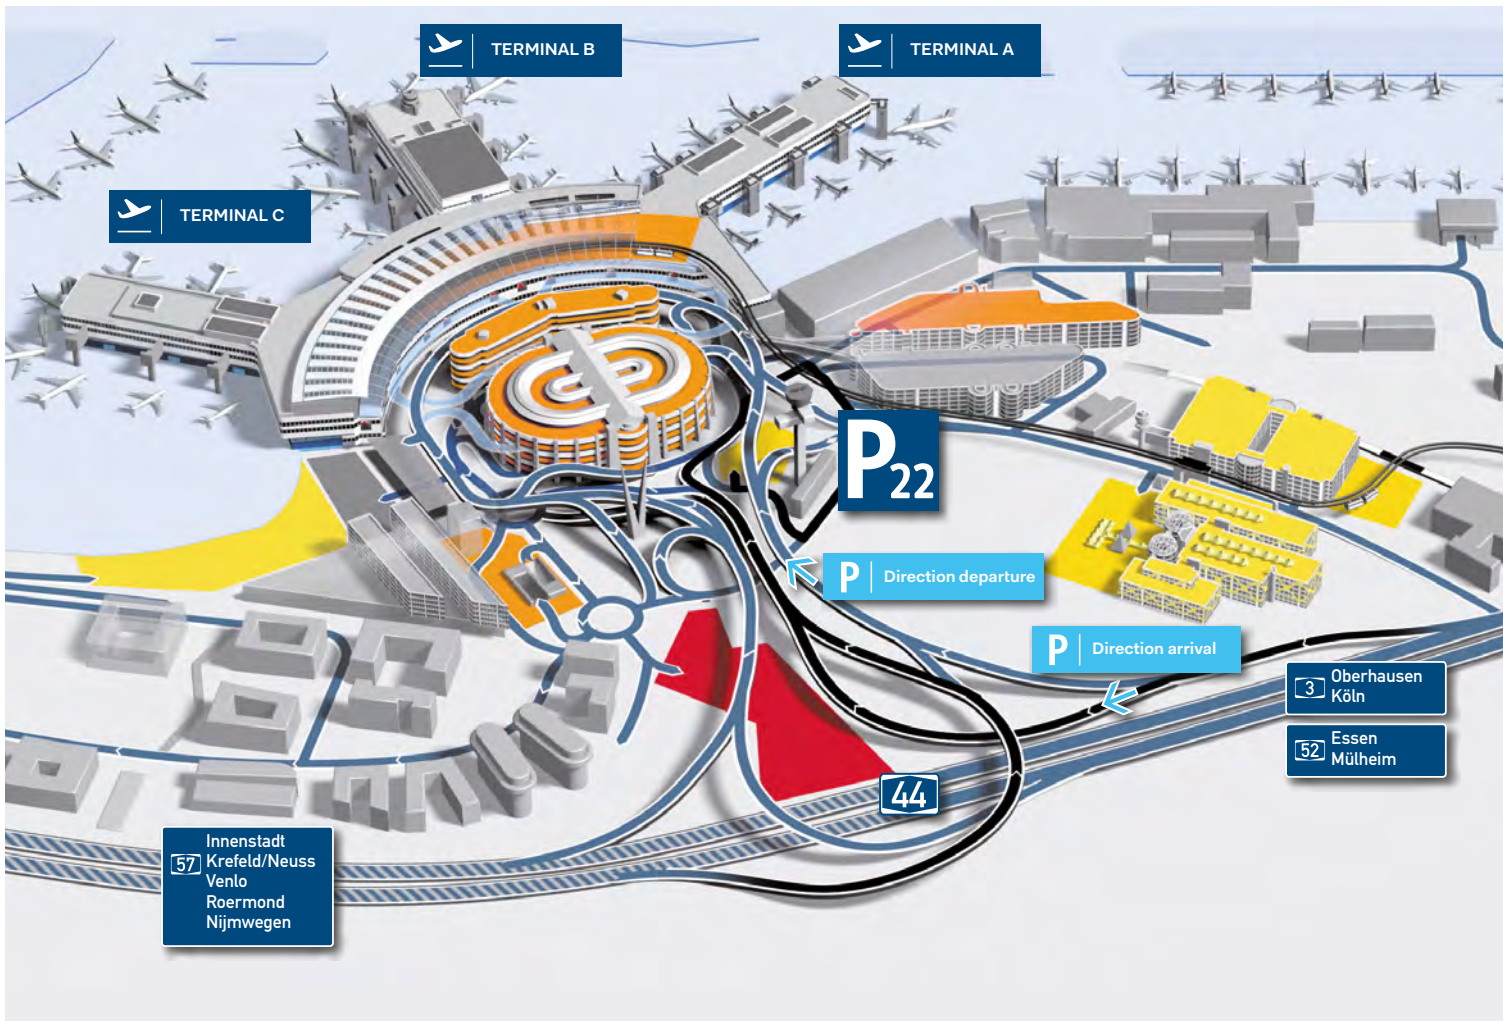

## P22 | Long-term

	2 minutes		yes
	Car park		Cash, debit- or credit card
	unlimited		3,50 €/hour   24,50 €/day 79,00 €/week   every additional week 19,00 €
	no		parking spaces 2,30 m
	no		

**Driving directions**  
 Coming from Motorway A44 take the exit „Flughafen Düsseldorf“ (Düsseldorf Airport). Then follow the signs to „arrival“ (Arrivals). Turn right to „Fracht“ (Freight), then turn immediately right again, cross the traffic lights and drive straight on. The entrance to Car Park P22 is on the right-hand side next to the flight control tower.

The exact address of P22 is: **via Towerstraße, 40474 Düsseldorf**

Geodata: **51°16`41.4"N | 6°46`11.6"E**      GPS data: **51.278167 | 6.769889**