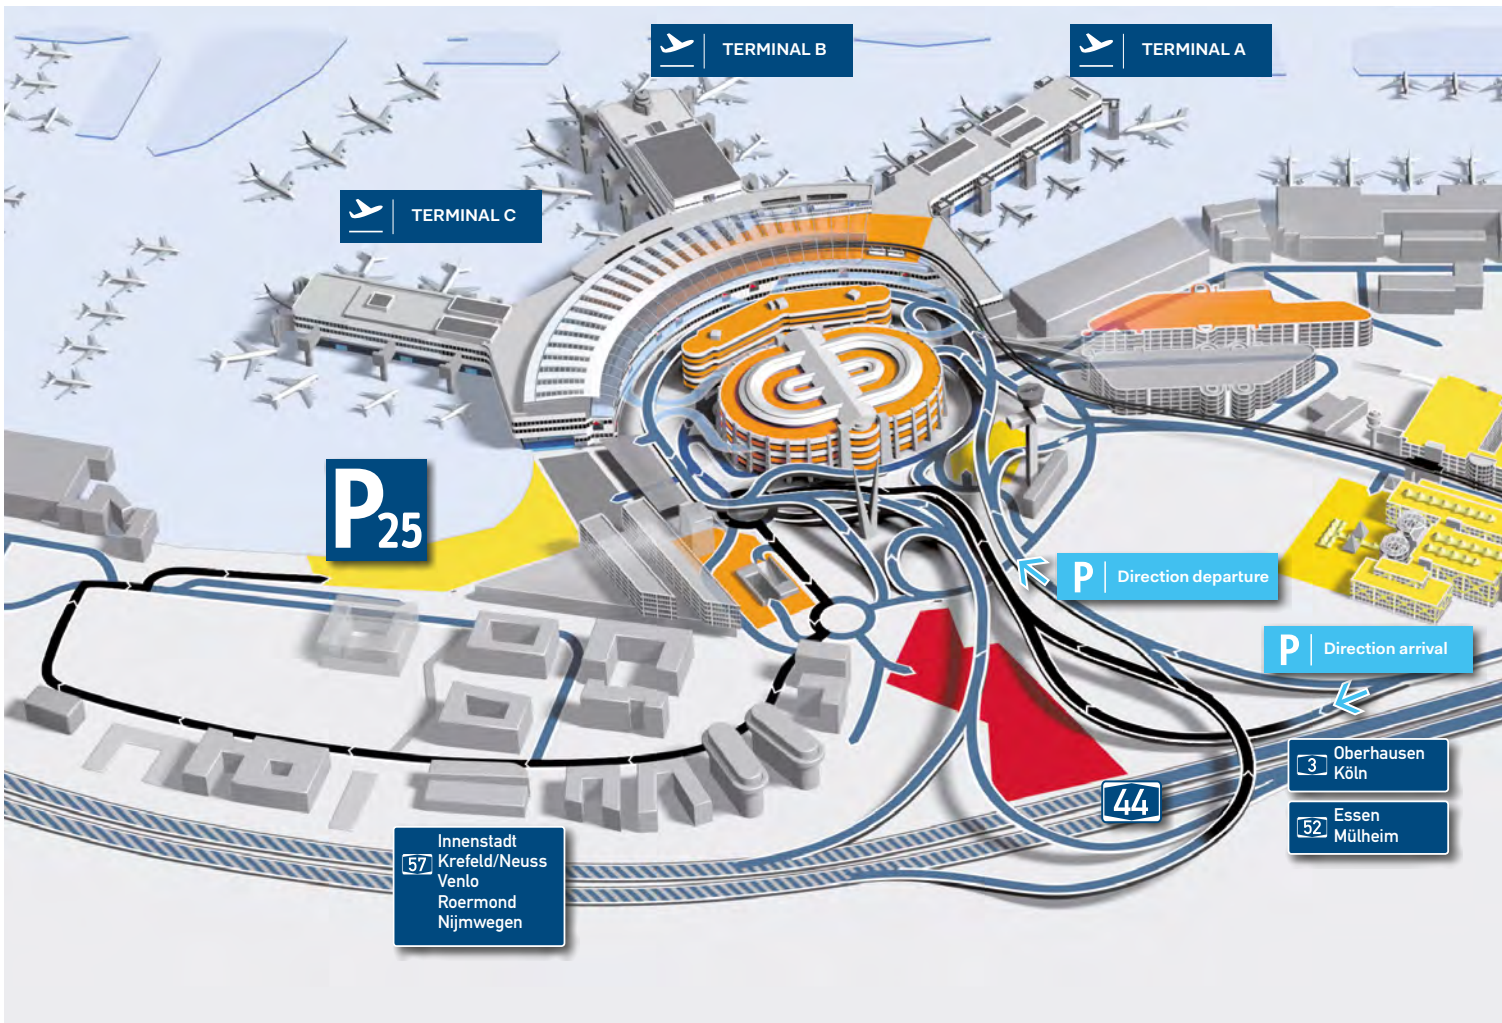

P25 | Long-term

2 minutes

Car park

unlimited

no

no

yes

Cash, debit- or credit card

3,50 €/hour | 24,50 €/day
59,00 €/week | every additional week 19,00 €

parking spaces 2,50 m

Driving directions

If you are approaching on Autobahn A44, take exit "Flughafen Duesseldorf".

Follow the signs towards "arrival" (Arrivals). At the next fork, stay to the left towards "Airport City".

This takes you to a roundabout, which you exit in the direction of the second roundabout.

Once you get there, take the second exit and follow the signs for "P25" (Parkplatz 25).

The exact address of P25 is: **Flughafenstraße 110, 40474 Düsseldorf**

Geodata: **51°16`41.4"N | 6°46`11.6"E**

GPS data: **51.274697° | 6.765218°**