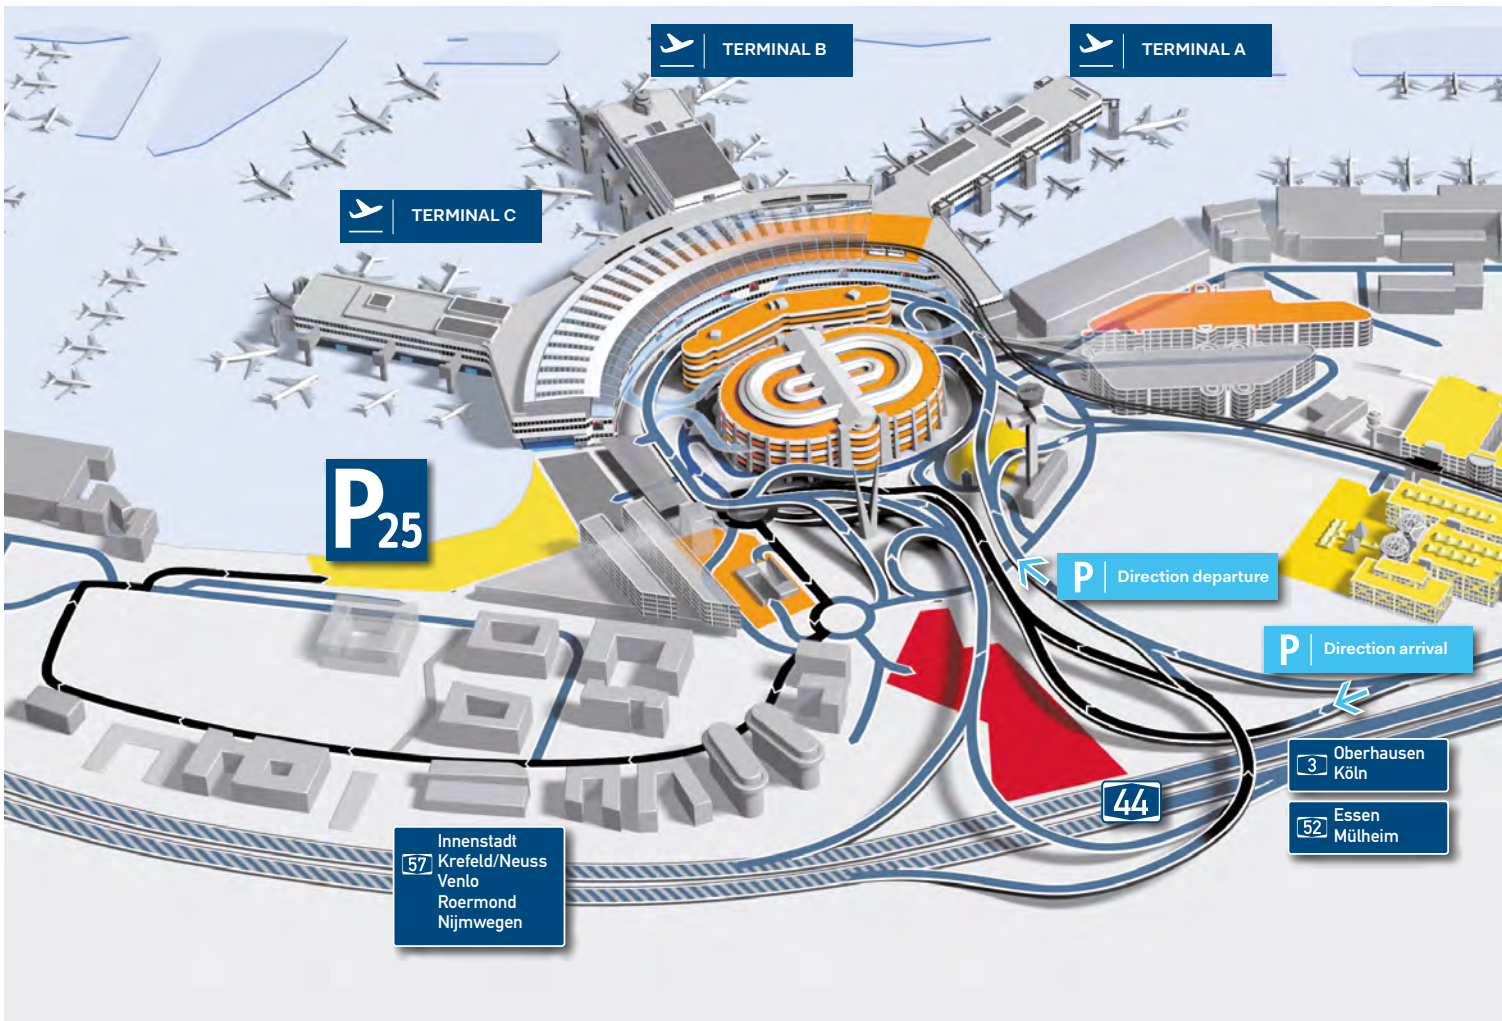

P25 | Long-term

2 minutes

Car park

unlimited

no

no

yes

Cash, debit- or credit card

3,50 €/hour | 24,50 €/day
59,00 €/week | every additional week 19,00 €

parking spaces 2,50 m

Driving directions

If you are approaching on Autobahn A44, take exit "Flughafen Duesseldorf". Follow the signs towards "arrival" (Arrivals). At the next fork, stay to the left towards "Airport City". This takes you to a roundabout, which you exit in the direction of the second roundabout. Once you get there, take the second exit and follow the signs for "P25" (Parkplatz 25).

The exact address of P25 is: **Flughafenstraße 110, 40474 Düsseldorf**

Geodata: **51°16`41.4"N | 6°46`11.6"E**

GPS data: **51.274697° | 6.765218°**