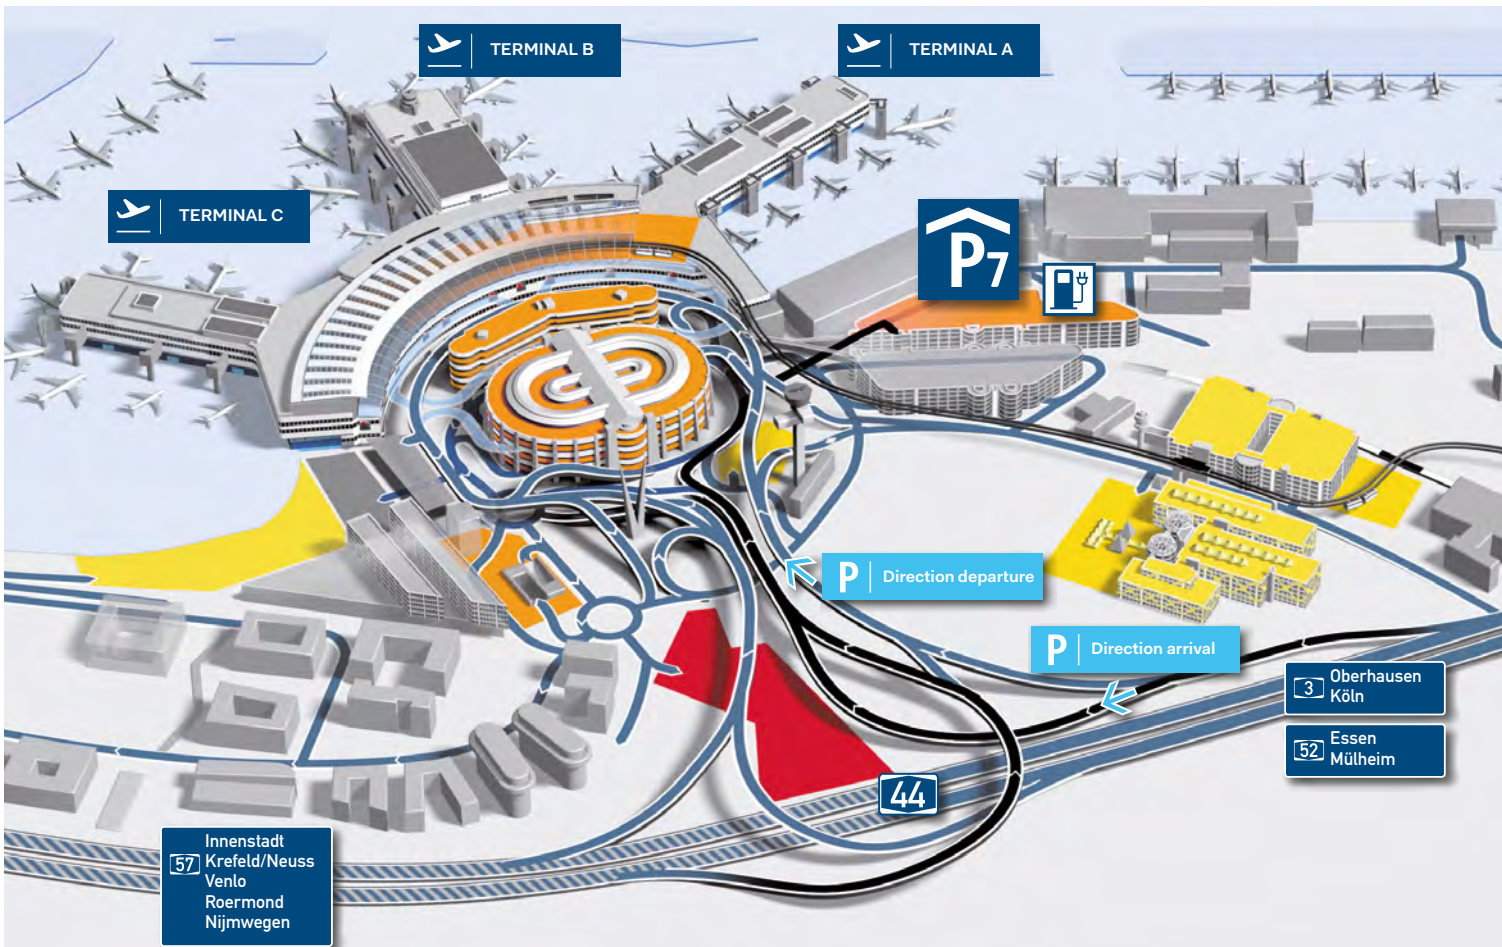

P7 | Terminal

2 minutes

Multi-storey car park

2,00 m

yes

yes

yes

Cash, debit- or credit card

3,50 €/hour | 24,50 €/day

parking spaces 2,50 m

Driving directions

Coming from Motorway A44 take the exit „Flughafen Düsseldorf“ (Düsseldorf Airport). Then follow the signs to „arrival“ (Arrivals). Turn right at the „Fracht“ (Freight) sign and then cross over the traffic lights. You'll find the entrance to Car Park P7 on the right-hand side.

The exact address of P7 is: **Frachtstraße 1, 40474 Düsseldorf**

Geodata: **51°16`50.5"N | 6°46`10.3"E**

GPS data: **51.280694 | 6.769528**