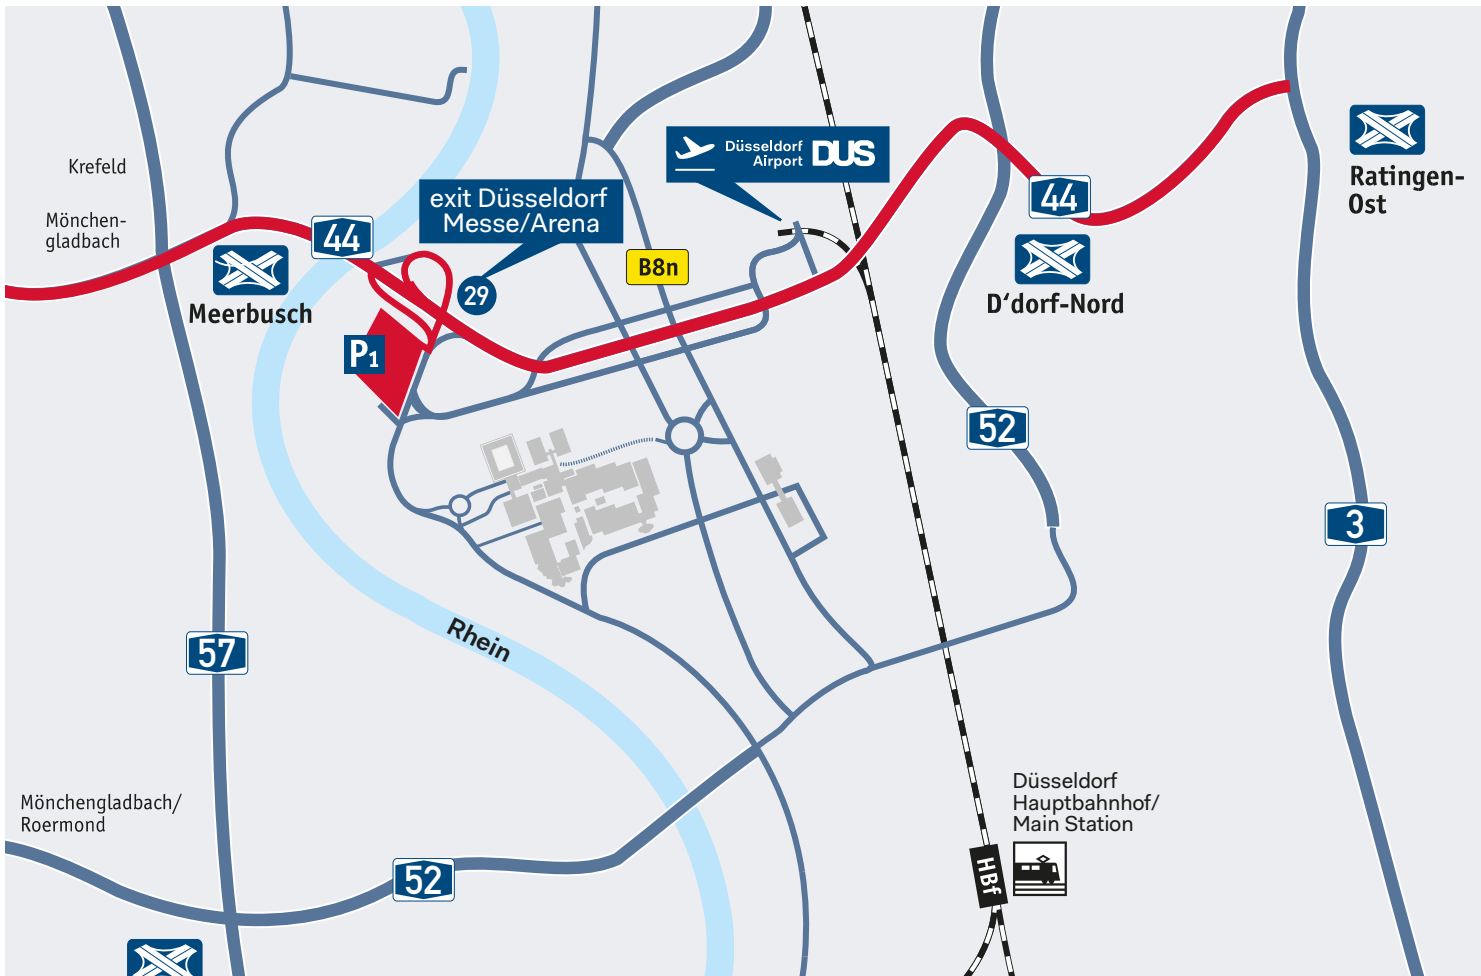

Messe P1 | Long-term economy

Distance to terminal:
Via shuttle bus 15 Min. (every 30 minutes)

Car park

unlimited

no

no

yes

advance payment (online with debit- or credit card)
No automatic pay stations!

39,00 €/week
every additional week 19,00 €

parking spaces 2,5 m

Driving directions

Access Car Park "Messe P1" from Highway A44. Take exit "29-Düsseldorf Messe / Arena", then follow the signs for "Airport Parking – Messe P1" to the location. The area for reserved parking spots at Car Park Messe P1 is located at the rearmost field, Number 6 ("Feld Nr. 6").

The exact address of Messe P1 is:

Car-Navigation-System/ Apple/ BING: **Am Staad, 40474 Düsseldorf**

Google Maps: **Lotzweg, 40474 Düsseldorf**

Geodata: **51°16'6.094"N | 6°43'36.6565"E**

GPS data: **51.268359 | 6.7268515**